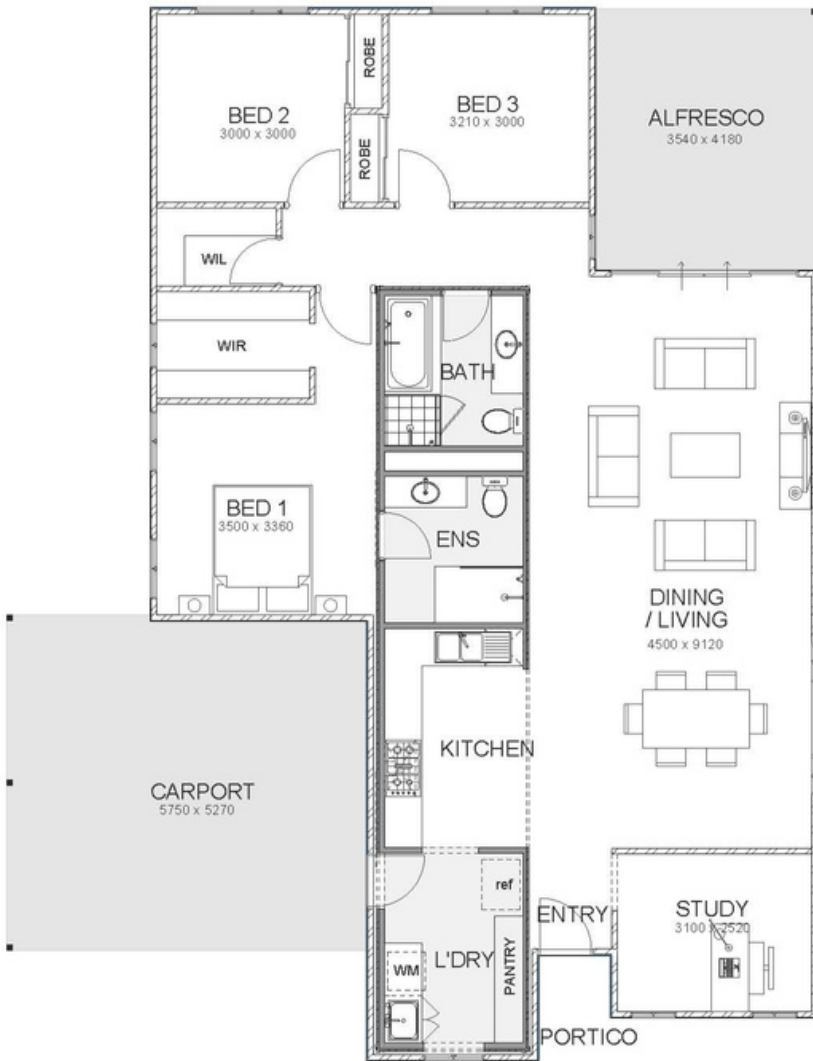

THE OUTBACK SERIES

WAGIN

134.88m ²	HOUSE
30.48m ²	CARPORT
14.81m ²	ALFRESCO
1.97m ²	PORTICO
182.14m ²	TOTAL

📞 9581 9944

🌐 wakithomes.com.au

✉ sales@wakithomes.com.au

📍 14 Quarry Way, Mandurah 6210