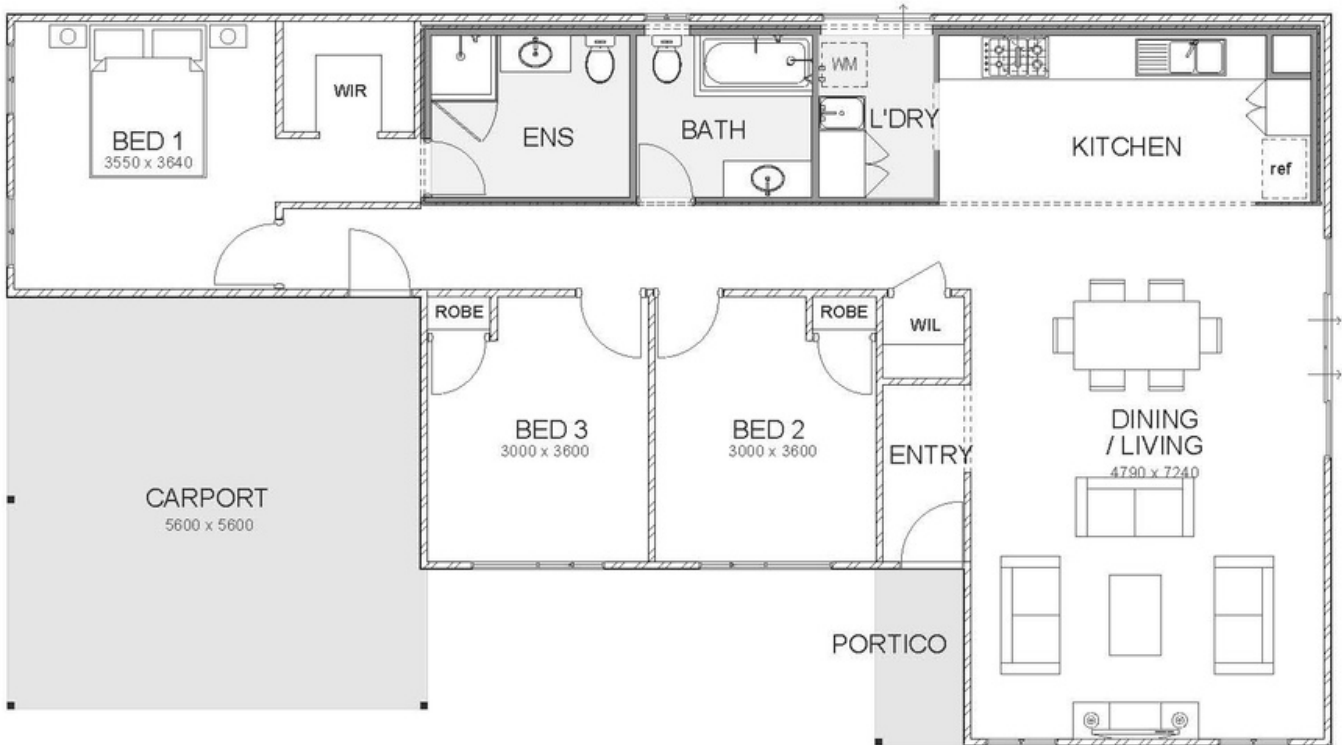

NEWMAN

THE OUTBACK SERIES

HOUSE	125.90m ²
CARPORT	31.53m ²
PORTICO	2.88m ²
TOTAL	160.31m ²

📞 9581 9944

🌐 wakithomes.com.au

✉ sales@wakithomes.com.au

📍 14 Quarry Way, Mandurah 6210