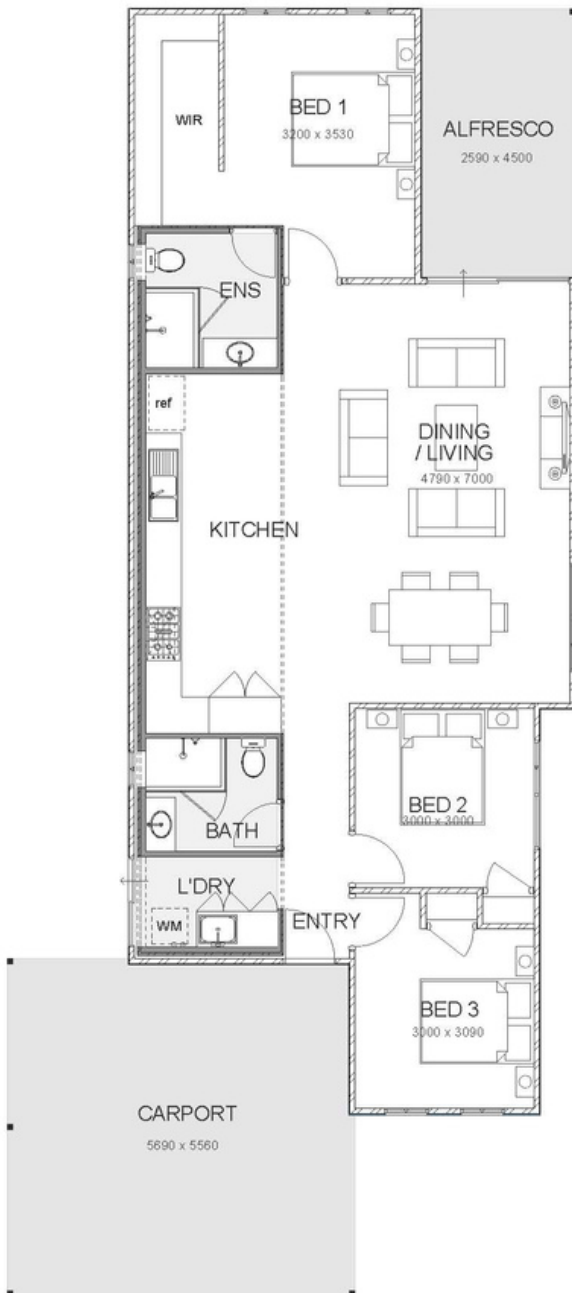

THE OUTBACK SERIES

LEONORA

112.73m ²	HOUSE
32.18m ²	CARPORT
11.65m ²	ALFRESCO
156.56m ²	TOTAL

📞 9581 9944

🌐 wakithomes.com.au

✉ sales@wakithomes.com.au

📍 14 Quarry Way, Mandurah 6210