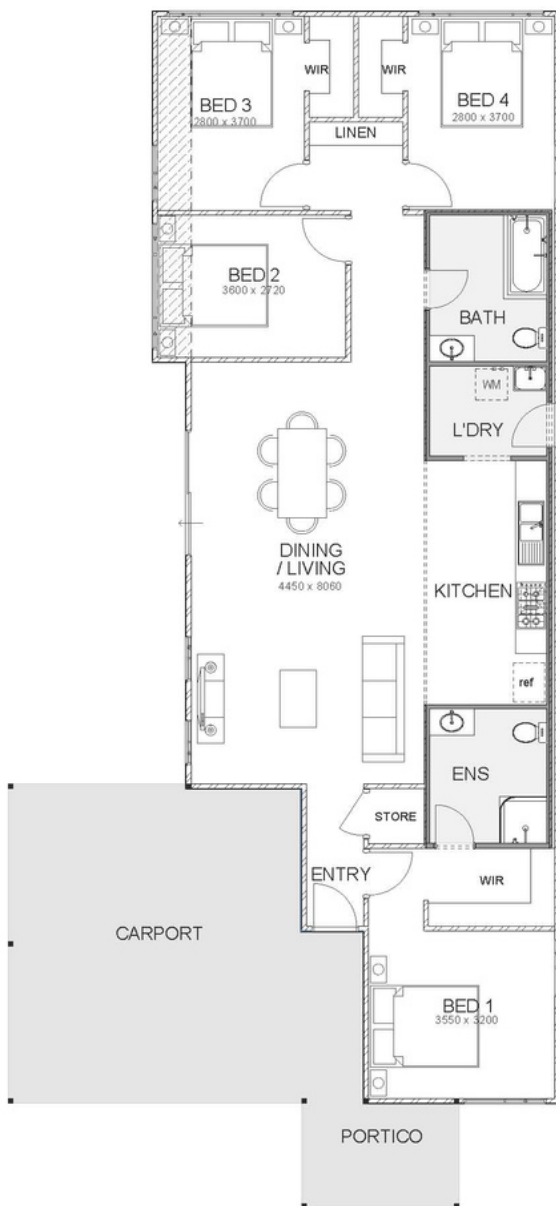

THE OUTBACK SERIES

KARRATHA

135.60m ²	HOUSE
37.88m ²	CARPORT
6.00m ²	PORTICO
179.48m ²	TOTAL

📞 9581 9944

🌐 wakithomes.com.au

✉️ sales@wakithomes.com.au

📍 14 Quarry Way, Mandurah 6210