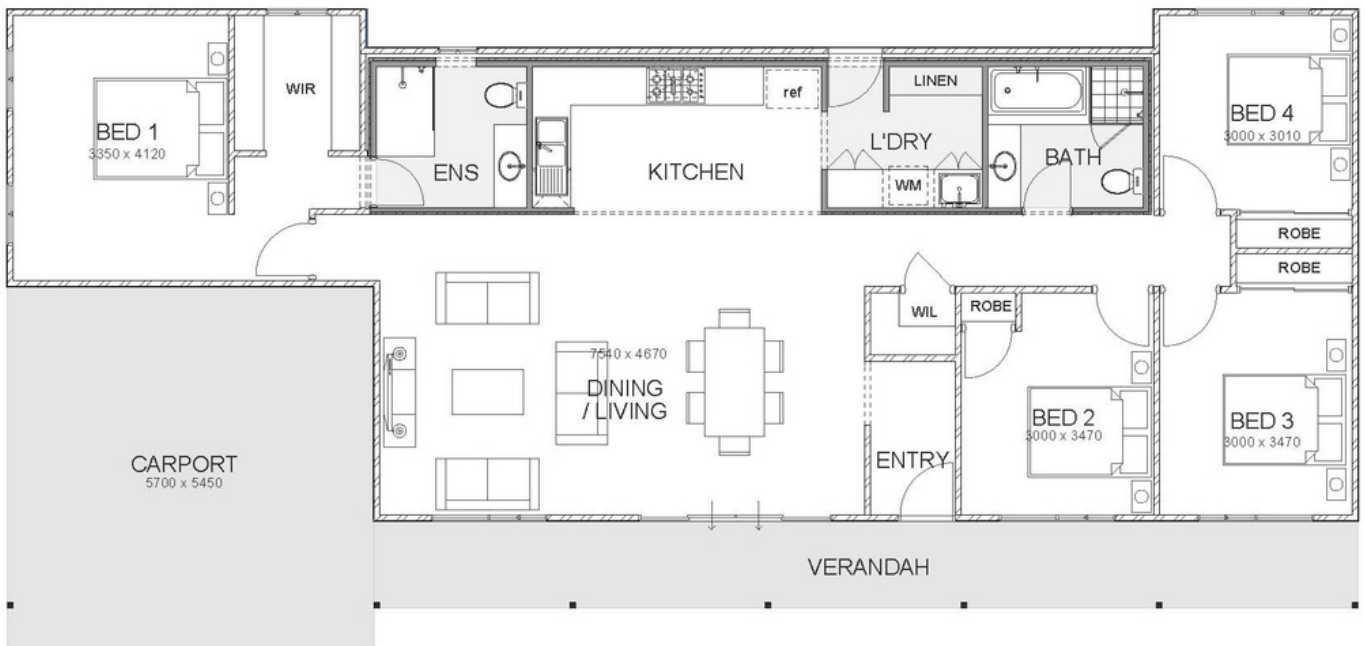

# THE OUTBACK SERIES

HOUSE	138.87m <sup>2</sup>
CARPORT	32.21m <sup>2</sup>
VERANDAH	20.82m <sup>2</sup>
TOTAL	191.90m <sup>2</sup>

📞 9581 9944

🌐 wakithomes.com.au

✉ sales@wakithomes.com.au

📍 14 Quarry Way, Mandurah 6210