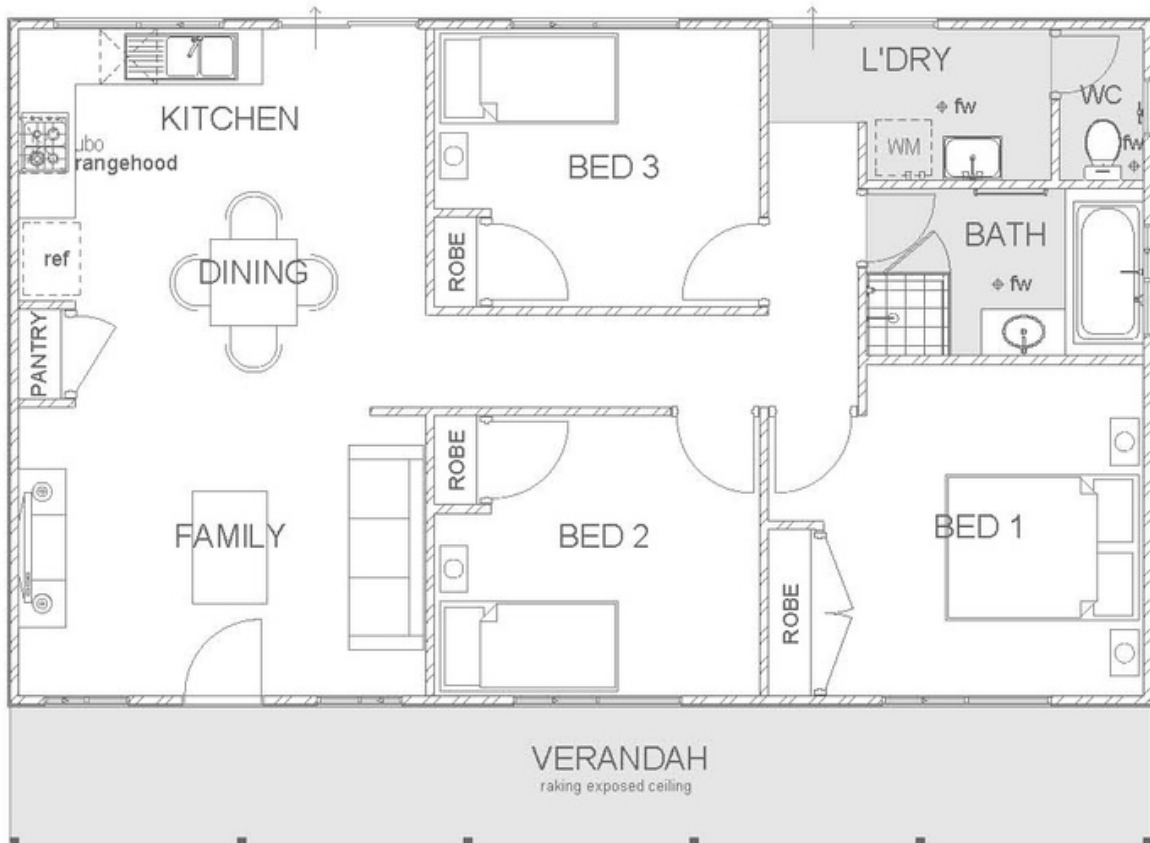

THE QUARTERS

HOUSE	89.84m ²
VERANDAH	18.73m ²
TOTAL	108.57m ²

THE KIT SERIES

📞 9581 9944

🌐 wakithomes.com.au

✉ sales@wakithomes.com.au

📍 14 Quarry Way, Mandurah 6210