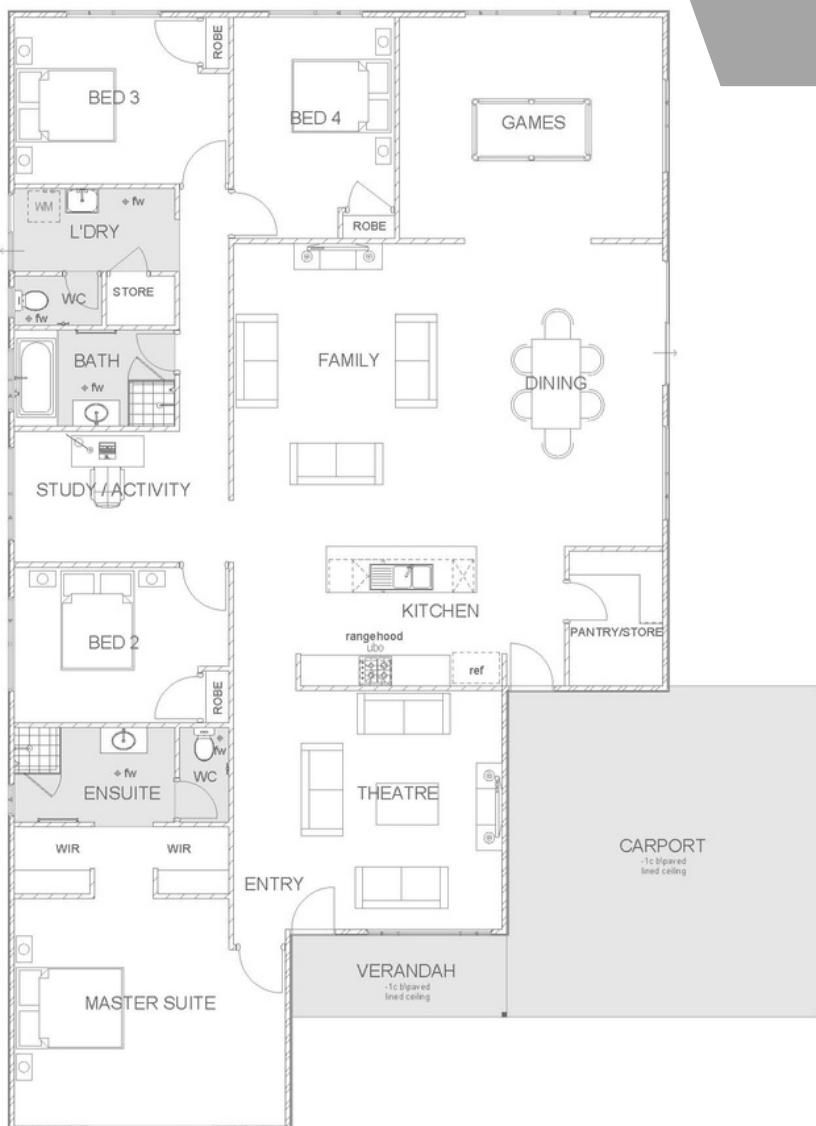

# THE KIT SERIES

## KIMBERLEY

231.74m <sup>2</sup>	HOUSE
38.84m <sup>2</sup>	CARPORT
6.54m <sup>2</sup>	VERANDAH
277.12m <sup>2</sup>	TOTAL

📞 9581 9944

🌐 [wakithomes.com.au](http://wakithomes.com.au)

✉️ [sales@wakithomes.com.au](mailto:sales@wakithomes.com.au)