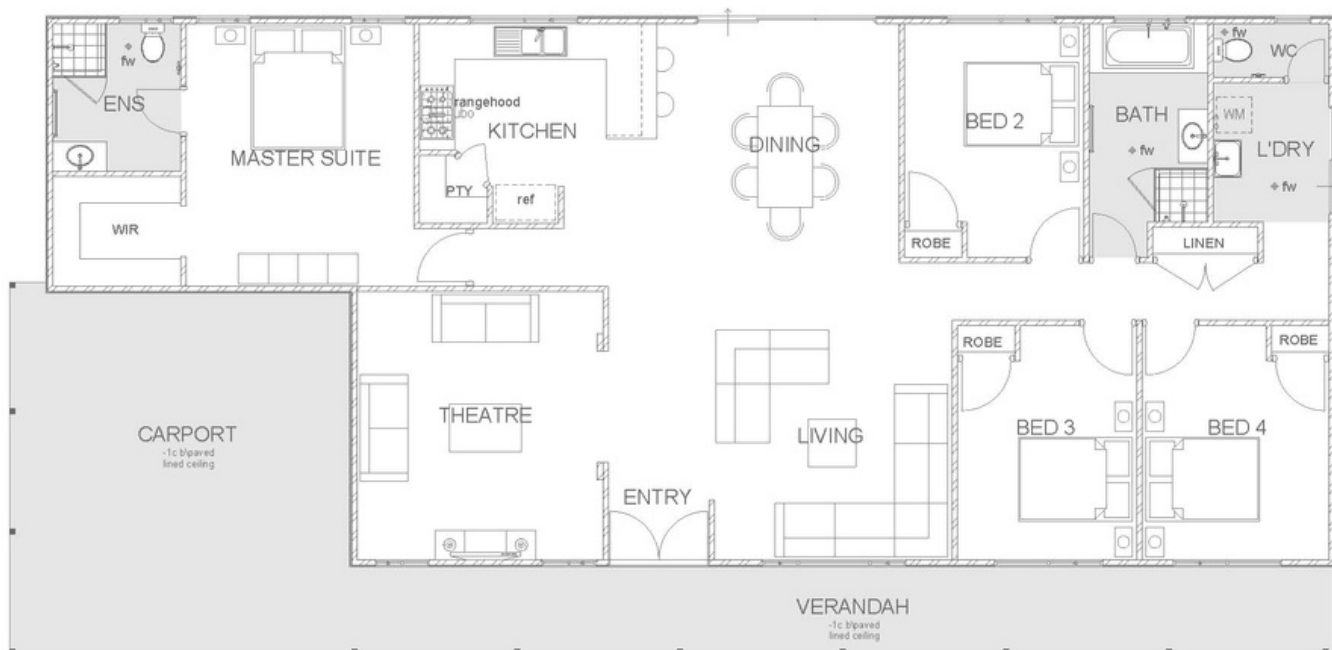

DANDALUP CLASSIC

THE KIT SERIES

HOUSE	174.95m ²
CARPORT	35.11m ²
VERANDAH	24.74m ²
TOTAL	234.80m ²

📞 9581 9944

🌐 wakithomes.com.au

✉️ sales@wakithomes.com.au

📍 14 Quarry Way, Mandurah 6210