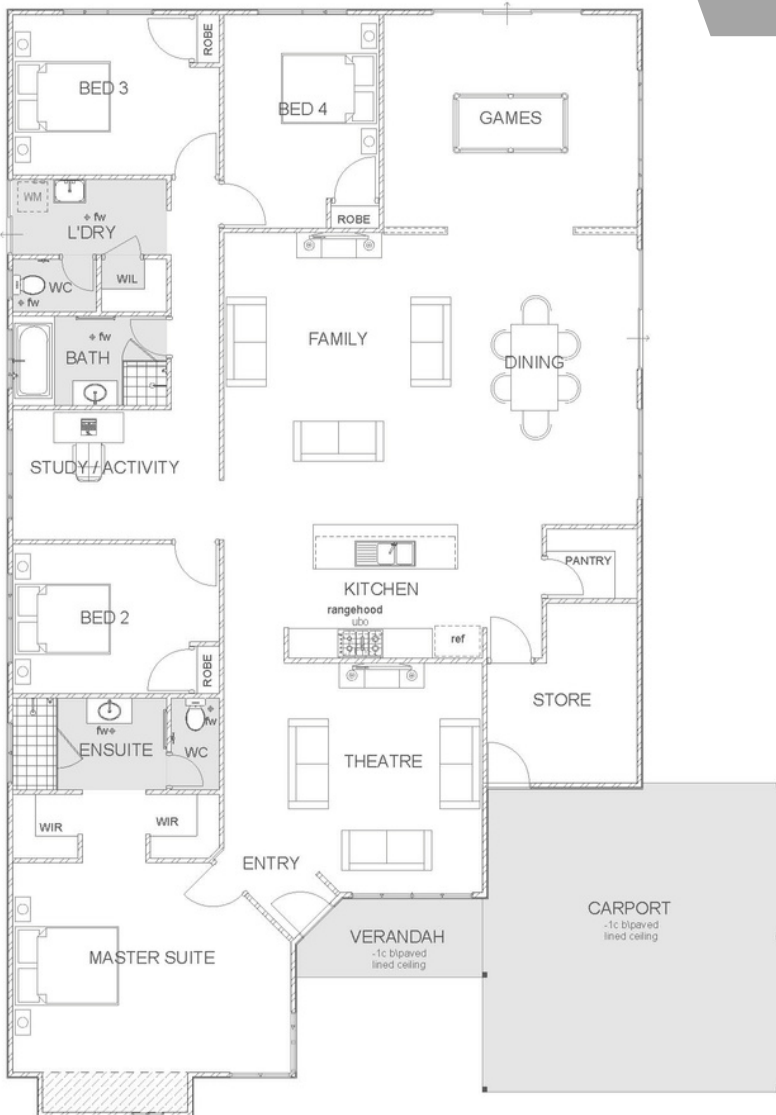

THE KIT SERIES

CONCERTO CLASSIC

242.55m ²	HOUSE
36.59m ²	CARPORT
5.56m ²	VERANDAH
284.70m ²	TOTAL

📞 9581 9944

🌐 wakithomes.com.au

✉️ sales@wakithomes.com.au

📍 14 Quarry Way, Mandurah 6210